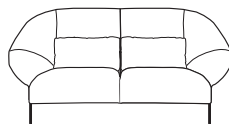

Legs in matt black steel Ø 18 mm.

COMFORT

Settee and love seat : suspension of seat and back via elastic webbing. Structure of seat in high resilience Bultex foam (38 kg/m³ - 3.6 kPa), clad in ultra-flexible polyurethane foam (30 kg/m³ - 1.8 kPa) and 200 g/m² polyester quilting. Back in high resilience Bultex foam (38 kg/m³ - 3.6 kPa), clad in ultra-flexible polyurethane foam (30 kg/m³ - 1.8 kPa) and polyester quilting (200 g/m² and 100 g/m²). Lumbar cushion (660 x 300mm) filled with goose feathers.

Covering material recommendations: Harald, Gandino, Match, Canvas, leathers.

More info at

www.ligne-roset.com

© Ligne Roset 2021

LOVESEAT

DIMENSIONS

H 870 mm - W 1500 mm - D 970 mm - SH 410 mm -

Other sizes

loveseat

DIMENSIONS

H 870 - mm
W 1500 - mm
D 970 - mm
SH 410 - mm

medium settee

DIMENSIONS

H 870 - mm
W 1900 - mm
D 970 - mm
SH 410 - mm

large settee

DIMENSIONS