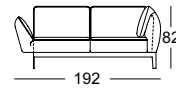

TECHNICAL DATA

ROLF BENZ 386 MERA

**ROLF
BENZ**

- Seat with metal inner frame and integrated rotary function
 - Nosag spring support
 - Seat made from polyurethane foam, constructed in layers of different thicknesses and firmnesses, matched to one another, and covered with polyester fleece
 - Backrest with metal inner frame and integrated adjustment function
 - Back in polyurethane foam, built up in coordinated layers, varying in height, and firmness
 - Cover quilted underneath with non-woven polyester
 - Base frame in metal, optionally with surface in
 - Frame metal optionally:
 - Fine-grain steel, powdercoated, matt :
 - Silver
 - RAL 9017 Traffic black
 - RAL 7022 Umbra grey
 - Marrone metallic
 - Steel high-gloss chrome
 - Seat height options 41 cm or 44 cm
 - Leg version with roller (only available with the L-SOB-BS and LC models)
- Metal frame, optionally:
- Fine-grain steel, powder-coated, matt:
 - Silver
 - RAL 9017 Traffic black
 - RAL 7022 Umbra grey
 - Marrone metallic
 - High-gloss chrome steel

Seat heights available

! High-quality, casual upholstery that forms waves/leaves indentations that are typical of the material. All measurements are approximate.

**ROLF
BENZ**

Sofa

Sectional sofa*

Corner modular sofa element*

Sectional chair

Closing chair with armrest*

Corner unit

Closing chair with fixed footstool*

Longchair*

Upholstered bench

Flanged back cushion

Flanged back cushion mat