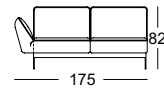

TECHNICAL DATA

ROLF BENZ 386 MERA

**ROLF
BENZ**

- Seat with metal inner frame and integrated rotary function
 - Nosag spring support
 - Seat made from polyurethane foam, constructed in layers of different thicknesses and firmnesses, matched to one another, and covered with polyester fleece
 - Backrest with metal inner frame and integrated adjustment function
 - Back in polyurethane foam, built up in coordinated layers, varying in height, and firmness
 - Cover quilted underneath with non-woven polyester
 - Base frame in metal, optionally with surface in
 - Frame metal optionally:
 - Fine-grain steel, powdercoated, matt :
 - Silver
 - RAL 9017 Traffic black
 - RAL 7022 Umbra grey
 - Marrone metallic
 - Steel high-gloss chrome
 - Seat height options 41 cm or 44 cm
 - Leg version with roller (only available with the L-SOB-BS and LC models)
- Metal frame, optionally:
- Fine-grain steel, powder-coated, matt:
 - Silver
 - RAL 9017 Traffic black
 - RAL 7022 Umbra grey
 - Marrone metallic
 - High-gloss chrome steel

Seat heights available

! High-quality, casual upholstery that forms waves/leaves indentations that are typical of the material. All measurements are approximate.

**ROLF
BENZ**

Sofa

Sectional sofa*

Corner modular sofa element*