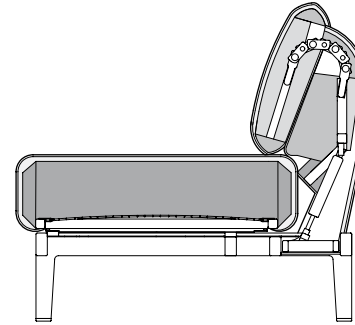

TECHNICAL DATA

ROLF BENZ 386 MERA

**ROLF
BENZ**

- Seat with metal inner frame and integrated rotary function
 - Nosag spring support
 - Seat made from polyurethane foam, constructed in layers of different thicknesses and firmnesses, matched to one another, and covered with polyester fleece
 - Backrest with metal inner frame and integrated adjustment function
 - Back in polyurethane foam, built up in coordinated layers, varying in height, and firmness
 - Cover quilted underneath with non-woven polyester
 - Base frame in metal, optionally with surface in
 - Frame metal optionally:
 - Fine-grain steel, powdercoated, matt :
 - Silver
 - RAL 9017 Traffic black
 - RAL 7022 Umbra grey
 - Marrone metallic
 - Steel high-gloss chrome
 - Seat height options 41 cm or 44 cm
 - Leg version with roller (only available with the L-SOB-BS and LC models)
- Metal frame, optionally:
- Fine-grain steel, powder-coated, matt:
 - Silver
 - RAL 9017 Traffic black
 - RAL 7022 Umbra grey
 - Marrone metallic
 - High-gloss chrome steel

Seat heights available

! High-quality, casual upholstery that forms waves/leaves indentations that are typical of the material. All measurements are approximate.

**ROLF
BENZ**

Sofa

Sectional sofa*

Corner modular sofa element*

Sectional chair

Closing chair with armrest*

Corner unit

Closing chair with fixed footstool*

Longchair*

Upholstered bench

Flanged back cushion

Flanged back cushion mat