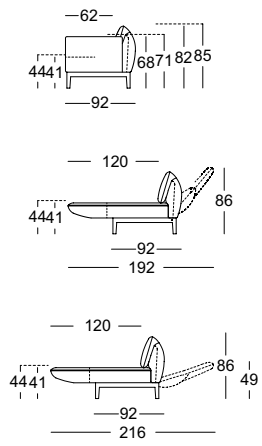

TECHNICAL DATA

ROLF BENZ 386 MERA

**ROLF
BENZ**

- Seat with metal inner frame and integrated rotary function
 - Nosag spring support
 - Seat made from polyurethane foam, constructed in layers of different thicknesses and firmnesses, matched to one another, and covered with polyester fleece
 - Backrest with metal inner frame and integrated adjustment function
 - Back in polyurethane foam, built up in coordinated layers, varying in height, and firmness
 - Cover quilted underneath with non-woven polyester
 - Base frame in metal, optionally with surface in
 - Frame metal optionally:
 - Fine-grain steel, powdercoated, matt :
 - Silver
 - RAL 9017 Traffic black
 - RAL 7022 Umbra grey
 - Marrone metallic
 - Steel high-gloss chrome
 - Seat height options 41 cm or 44 cm
 - Leg version with roller (only available with the L-SOB-BS and LC models)
- Metal frame, optionally:
- Fine-grain steel, powder-coated, matt:
 - Silver
 - RAL 9017 Traffic black
 - RAL 7022 Umbra grey
 - Marrone metallic
 - High-gloss chrome steel

Seat heights available

! High-quality, casual upholstery that forms waves/leaves indentations that are typical of the material. All measurements are approximate.

**ROLF
BENZ**

Sofa

Sectional sofa*

Corner modular sofa element*