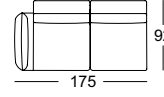

TECHNICAL DATA

ROLF BENZ 386 MERA

**ROLF
BENZ**

- Seat with metal inner frame and integrated rotary function
 - Nosag spring support
 - Seat made from polyurethane foam, constructed in layers of different thicknesses and firmnesses, matched to one another, and covered with polyester fleece
 - Backrest with metal inner frame and integrated adjustment function
 - Back in polyurethane foam, built up in coordinated layers, varying in height, and firmness
 - Cover quilted underneath with non-woven polyester
 - Base frame in metal, optionally with surface in
 - Frame metal optionally:
 - Fine-grain steel, powdercoated, matt :
 - Silver
 - RAL 9017 Traffic black
 - RAL 7022 Umbra grey
 - Marrone metallic
 - Steel high-gloss chrome
 - Seat height options 41 cm or 44 cm
 - Leg version with roller (only available with the L-SOB-BS and LC models)
- Metal frame, optionally:
- Fine-grain steel, powder-coated, matt:
 - Silver
 - RAL 9017 Traffic black
 - RAL 7022 Umbra grey
 - Marrone metallic
 - High-gloss chrome steel

Seat heights available

! High-quality, casual upholstery that forms waves/leaves indentations that are typical of the material. All measurements are approximate.

**ROLF
BENZ**

Sofa

Sectional sofa*

Corner modular sofa element*