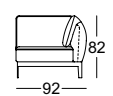

TECHNICAL DATA

ROLF BENZ 386 MERA

**ROLF
BENZ**

- Seat with metal inner frame and integrated rotary function
 - Nosag spring support
 - Seat made from polyurethane foam, constructed in layers of different thicknesses and firmnesses, matched to one another, and covered with polyester fleece
 - Backrest with metal inner frame and integrated adjustment function
 - Back in polyurethane foam, built up in coordinated layers, varying in height, and firmness
 - Cover quilted underneath with non-woven polyester
 - Base frame in metal, optionally with surface in
 - Frame metal optionally:
 - Fine-grain steel, powdercoated, matt :
 - Silver
 - RAL 9017 Traffic black
 - RAL 7022 Umbra grey
 - Marrone metallic
 - Steel high-gloss chrome
 - Seat height options 41 cm or 44 cm
 - Leg version with roller (only available with the L-SOB-BS and LC models)
- Metal frame, optionally:
- Fine-grain steel, powder-coated, matt:
 - Silver
 - RAL 9017 Traffic black
 - RAL 7022 Umbra grey
 - Marrone metallic
 - High-gloss chrome steel

Seat heights available

! High-quality, casual upholstery that forms waves/leaves indentations that are typical of the material. All measurements are approximate.

**ROLF
BENZ**

Sofa

Sectional sofa*

Corner modular sofa element*

Sectional chair

Closing chair with armrest*

Corner unit

Closing chair with fixed footstool*

Longchair*

Upholstered bench

Flanged back cushion

Flanged back cushion mat