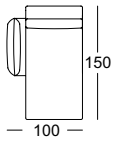

Corner modular sofa element*

Sectional chair

Closing chair with armrest*

Corner unit

Closing chair with fixed footstool*