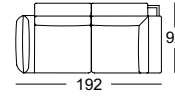

TECHNICAL DATA

ROLF BENZ 386 MERA

**ROLF
BENZ**

- Seat with metal inner frame and integrated rotary function
 - Nosag spring support
 - Seat made from polyurethane foam, constructed in layers of different thicknesses and firmnesses, matched to one another, and covered with polyester fleece
 - Backrest with metal inner frame and integrated adjustment function
 - Back in polyurethane foam, built up in coordinated layers, varying in height, and firmness
 - Cover quilted underneath with non-woven polyester
 - Base frame in metal, optionally with surface in
 - Frame metal optionally:
 - Fine-grain steel, powdercoated, matt :
 - Silver
 - RAL 9017 Traffic black
 - RAL 7022 Umbra grey
 - Marrone metallic
 - Steel high-gloss chrome
 - Seat height options 41 cm or 44 cm
 - Leg version with roller (only available with the L-SOB-BS and LC models)
- Metal frame, optionally:
- Fine-grain steel, powder-coated, matt:
 - Silver
 - RAL 9017 Traffic black
 - RAL 7022 Umbra grey
 - Marrone metallic
 - High-gloss chrome steel

Seat heights available

! High-quality, casual upholstery that forms waves/leaves indentations that are typical of the material. All measurements are approximate.

**ROLF
BENZ**

Sofa

Sectional sofa*

Corner modular sofa element*