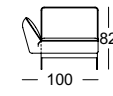

TECHNICAL DATA

ROLF BENZ 386 MERA

**ROLF
BENZ**

- Seat with metal inner frame and integrated rotary function
 - Nosag spring support
 - Seat made from polyurethane foam, constructed in layers of different thicknesses and firmnesses, matched to one another, and covered with polyester fleece
 - Backrest with metal inner frame and integrated adjustment function
 - Back in polyurethane foam, built up in coordinated layers, varying in height, and firmness
 - Cover quilted underneath with non-woven polyester
 - Base frame in metal, optionally with surface in
 - Frame metal optionally:
 - Fine-grain steel, powdercoated, matt :
 - Silver
 - RAL 9017 Traffic black
 - RAL 7022 Umbra grey
 - Marrone metallic
 - Steel high-gloss chrome
 - Seat height options 41 cm or 44 cm
 - Leg version with roller (only available with the L-SOB-BS and LC models)
- Metal frame, optionally:
- Fine-grain steel, powder-coated, matt:
 - Silver
 - RAL 9017 Traffic black
 - RAL 7022 Umbra grey
 - Marrone metallic
 - High-gloss chrome steel

Seat heights available

! High-quality, casual upholstery that forms waves/leaves indentations that are typical of the material. All measurements are approximate.

**ROLF
BENZ**

Sofa

Sectional sofa*

Corner modular sofa element*

Sectional chair

Closing chair with armrest*

Corner unit

Closing chair with fixed footstool*

Longchair*

Upholstered bench

Flanged back cushion

Flanged back cushion mat