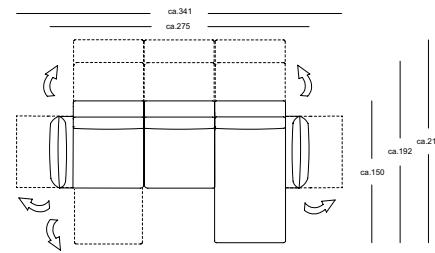

TECHNICAL DATA

ROLF BENZ 386 MERA

**ROLF
BENZ**

- Seat with metal inner frame and integrated rotary function
 - Nosag spring support
 - Seat made from polyurethane foam, constructed in layers of different thicknesses and firmnesses, matched to one another, and covered with polyester fleece
 - Backrest with metal inner frame and integrated adjustment function
 - Back in polyurethane foam, built up in coordinated layers, varying in height, and firmness
 - Cover quilted underneath with non-woven polyester
 - Base frame in metal, optionally with surface in
 - Frame metal optionally:
 - Fine-grain steel, powdercoated, matt :
 - Silver
 - RAL 9017 Traffic black
 - RAL 7022 Umbra grey
 - Marrone metallic
 - Steel high-gloss chrome
 - Seat height options 41 cm or 44 cm
 - Leg version with roller (only available with the L-SOB-BS and LC models)
- Metal frame, optionally:
- Fine-grain steel, powder-coated, matt:
 - Silver
 - RAL 9017 Traffic black
 - RAL 7022 Umbra grey
 - Marrone metallic
 - High-gloss chrome steel

Low flanged back cushion

Low flanged upholstered cushion

Combination examples:

L-ASO-ES 386/175 le.
L--E-ASO-ES 386/192 ri.

L-ASO-ES 386/175 le.
ASS-PSZ 386//100 ri.

*These elements are only shown in the left version. They are also available in the right version.