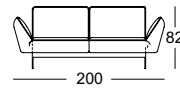

TECHNICAL DATA

ROLF BENZ 386 MERA

**ROLF
BENZ**

- Seat with metal inner frame and integrated rotary function
 - Nosag spring support
 - Seat made from polyurethane foam, constructed in layers of different thicknesses and firmnesses, matched to one another, and covered with polyester fleece
 - Backrest with metal inner frame and integrated adjustment function
 - Back in polyurethane foam, built up in coordinated layers, varying in height, and firmness
 - Cover quilted underneath with non-woven polyester
 - Base frame in metal, optionally with surface in
 - Frame metal optionally:
 - Fine-grain steel, powdercoated, matt :
 - Silver
 - RAL 9017 Traffic black
 - RAL 7022 Umbra grey
 - Marrone metallic
 - Steel high-gloss chrome
 - Seat height options 41 cm or 44 cm
 - Leg version with roller (only available with the L-SOB-BS and LC models)
- Metal frame, optionally:
- Fine-grain steel, powder-coated, matt:
 - Silver
 - RAL 9017 Traffic black
 - RAL 7022 Umbra grey
 - Marrone metallic
 - High-gloss chrome steel

Seat heights available

! High-quality, casual upholstery that forms waves/leaves indentations that are typical of the material. All measurements are approximate.

**ROLF
BENZ**

Sofa

Sectional sofa*

Corner modular sofa element*