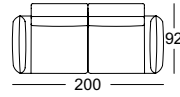

TECHNICAL DATA

ROLF BENZ 386 MERA

**ROLF
BENZ**

- Seat with metal inner frame and integrated rotary function
 - Nosag spring support
 - Seat made from polyurethane foam, constructed in layers of different thicknesses and firmnesses, matched to one another, and covered with polyester fleece
 - Backrest with metal inner frame and integrated adjustment function
 - Back in polyurethane foam, built up in coordinated layers, varying in height, and firmness
 - Cover quilted underneath with non-woven polyester
 - Base frame in metal, optionally with surface in
 - Frame metal optionally:
 - Fine-grain steel, powdercoated, matt :
 - Silver
 - RAL 9017 Traffic black
 - RAL 7022 Umbra grey
 - Marrone metallic
 - Steel high-gloss chrome
 - Seat height options 41 cm or 44 cm
 - Leg version with roller (only available with the L-SOB-BS and LC models)
- Metal frame, optionally:
- Fine-grain steel, powder-coated, matt:
 - Silver
 - RAL 9017 Traffic black
 - RAL 7022 Umbra grey
 - Marrone metallic
 - High-gloss chrome steel

Seat heights available

! High-quality, casual upholstery that forms waves/leaves indentations that are typical of the material. All measurements are approximate.

**ROLF
BENZ**

Sofa

Sectional sofa*

Corner modular sofa element*