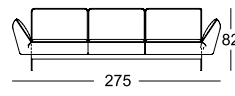

TECHNICAL DATA

ROLF BENZ 386 MERA

**ROLF
BENZ**

- Seat with metal inner frame and integrated rotary function
 - Nosag spring support
 - Seat made from polyurethane foam, constructed in layers of different thicknesses and firmnesses, matched to one another, and covered with polyester fleece
 - Backrest with metal inner frame and integrated adjustment function
 - Back in polyurethane foam, built up in coordinated layers, varying in height, and firmness
 - Cover quilted underneath with non-woven polyester
 - Base frame in metal, optionally with surface in
 - Frame metal optionally:
 - Fine-grain steel, powdercoated, matt :
 - Silver
 - RAL 9017 Traffic black
 - RAL 7022 Umbra grey
 - Marrone metallic
 - Steel high-gloss chrome
 - Seat height options 41 cm or 44 cm
 - Leg version with roller (only available with the L-SOB-BS and LC models)
- Metal frame, optionally:
- Fine-grain steel, powder-coated, matt:
 - Silver
 - RAL 9017 Traffic black
 - RAL 7022 Umbra grey
 - Marrone metallic
 - High-gloss chrome steel

Seat heights available

! High-quality, casual upholstery that forms waves/leaves indentations that are typical of the material. All measurements are approximate.

**ROLF
BENZ**

Sofa

Sectional sofa*

Corner modular sofa element*

Sectional chair

Closing chair with armrest*

Corner unit

Closing chair with fixed footstool*

Longchair*

Upholstered bench

Flanged back cushion

Flanged back cushion mat