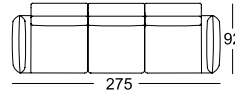

TECHNICAL DATA

ROLF BENZ 386 MERA

**ROLF
BENZ**

- Seat with metal inner frame and integrated rotary function
 - Nosag spring support
 - Seat made from polyurethane foam, constructed in layers of different thicknesses and firmnesses, matched to one another, and covered with polyester fleece
 - Backrest with metal inner frame and integrated adjustment function
 - Back in polyurethane foam, built up in coordinated layers, varying in height, and firmness
 - Cover quilted underneath with non-woven polyester
 - Base frame in metal, optionally with surface in
 - Frame metal optionally:
 - Fine-grain steel, powdercoated, matt :
 - Silver
 - RAL 9017 Traffic black
 - RAL 7022 Umbra grey
 - Marrone metallic
 - Steel high-gloss chrome
 - Seat height options 41 cm or 44 cm
 - Leg version with roller (only available with the L-SOB-BS and LC models)
- Metal frame, optionally:
- Fine-grain steel, powder-coated, matt:
 - Silver
 - RAL 9017 Traffic black
 - RAL 7022 Umbra grey
 - Marrone metallic
 - High-gloss chrome steel

Seat heights available

! High-quality, casual upholstery that forms waves/leaves indentations that are typical of the material. All measurements are approximate.

**ROLF
BENZ**

Sofa

Sectional sofa*

Corner modular sofa element*