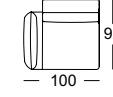

TECHNICAL DATA

ROLF BENZ 386 MERA

**ROLF
BENZ**

- Seat with metal inner frame and integrated rotary function
 - Nosag spring support
 - Seat made from polyurethane foam, constructed in layers of different thicknesses and firmnesses, matched to one another, and covered with polyester fleece
 - Backrest with metal inner frame and integrated adjustment function
 - Back in polyurethane foam, built up in coordinated layers, varying in height, and firmness
 - Cover quilted underneath with non-woven polyester
 - Base frame in metal, optionally with surface in
 - Frame metal optionally:
 - Fine-grain steel, powdercoated, matt :
 - Silver
 - RAL 9017 Traffic black
 - RAL 7022 Umbra grey
 - Marrone metallic
 - Steel high-gloss chrome
 - Seat height options 41 cm or 44 cm
 - Leg version with roller (only available with the L-SOB-BS and LC models)
- Metal frame, optionally:
- Fine-grain steel, powder-coated, matt:
 - Silver
 - RAL 9017 Traffic black
 - RAL 7022 Umbra grey
 - Marrone metallic
 - High-gloss chrome steel

Seat heights available

! High-quality, casual upholstery that forms waves/leaves indentations that are typical of the material. All measurements are approximate.

**ROLF
BENZ**

Sofa

Sectional sofa*

Corner modular sofa element*