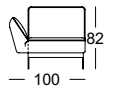

Corner modular sofa element*

Sectional chair

Closing chair with armrest*

Corner unit

Closing chair with fixed footstool*