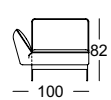

TECHNICAL DATA

ROLF BENZ 386 MERA

**ROLF
BENZ**

- Seat with metal inner frame and integrated rotary function
 - Nosag spring support
 - Seat made from polyurethane foam, constructed in layers of different thicknesses and firmnesses, matched to one another, and covered with polyester fleece
 - Backrest with metal inner frame and integrated adjustment function
 - Back in polyurethane foam, built up in coordinated layers, varying in height, and firmness
 - Cover quilted underneath with non-woven polyester
 - Base frame in metal, optionally with surface in
 - Frame metal optionally:
 - Fine-grain steel, powdercoated, matt :
 - Silver
 - RAL 9017 Traffic black
 - RAL 7022 Umbra grey
 - Marrone metallic
 - Steel high-gloss chrome
 - Seat height options 41 cm or 44 cm
 - Leg version with roller (only available with the L-SOB-BS and LC models)
- Metal frame, optionally:
- Fine-grain steel, powder-coated, matt:
 - Silver
 - RAL 9017 Traffic black
 - RAL 7022 Umbra grey
 - Marrone metallic
 - High-gloss chrome steel

Seat heights available

! High-quality, casual upholstery that forms waves/leaves indentations that are typical of the material. All measurements are approximate.

**ROLF
BENZ**

Sofa

Sectional sofa*

Corner modular sofa element*

Sectional chair

Closing chair with armrest*

Corner unit

Closing chair with fixed footstool*

Longchair*

Upholstered bench

Flanged back cushion

Flanged back cushion mat

Low flanged back cushion

Low flanged upholstered cushion

Combination examples:

L-ASO-ES 386/175 le.
L--E-ASO-ES 386/192 ri.

L-ASO-ES 386/175 le.
ASS-PSZ 386//100 ri.

*These elements are only shown in the left version. They are also available in the right version.