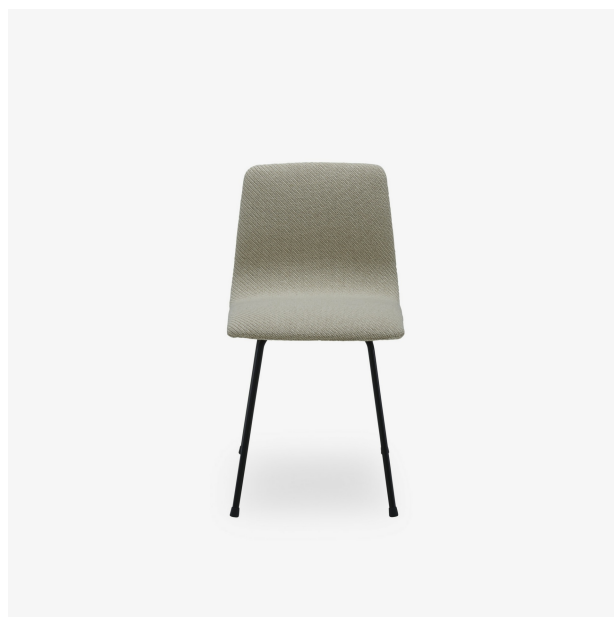

# DINING CHAIR UPHOLSTERED BACK PAPYRUS

## Designer

Pierre Guariche

## Sizes

Height 31 " | Width 17 " | Depth 18 " | Seat height 18 " |  
Seats 1 place | Weight 12.125 lb